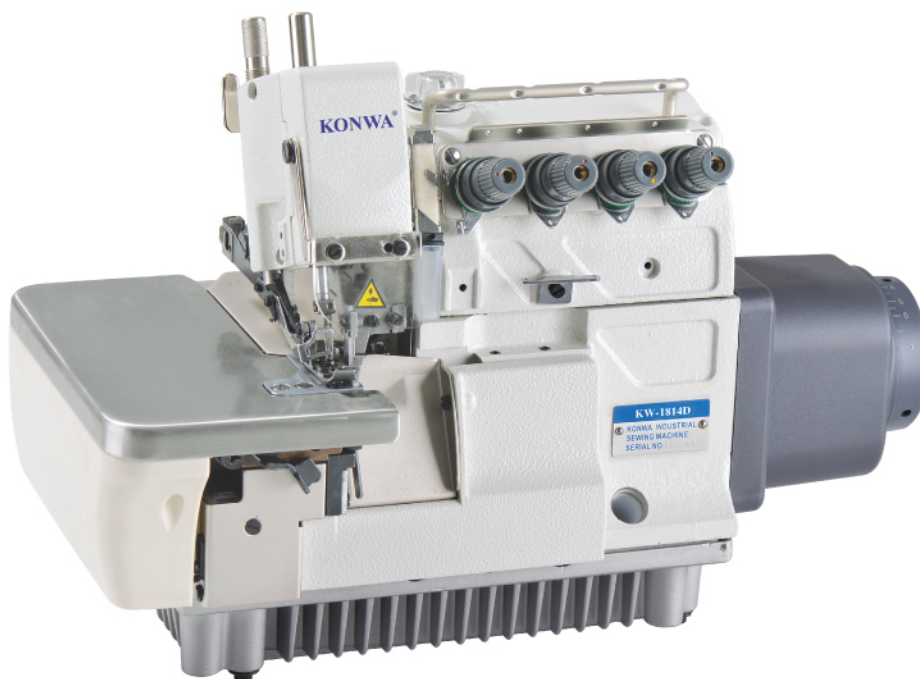

## KW-1800D Series

Direct Drive, Super High Speed,  
Overlock Sewing Machine / Safety Stitching Machine

KW-1804D

KW-1814D

KW-1816D

Model	Sewing Speed (stitch/min)	Stitch Length (mm)	Overedging Width (mm)	Presser Foot Lift (mm)	Stitch Type	Needle	GW / NW (kg)	Packing Size (mm)
KW-1804D	6000	3.8	4	5.5	1-needle 3-thread	DC x 27	35 / 27	480 x 350 x 516
KW-1814D				6.0	2-needle 4-thread			
KW-1816D				5.5	2-needle 5-thread			