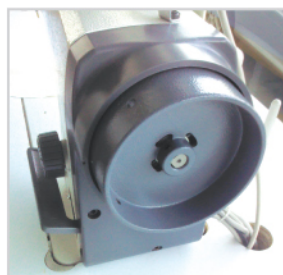

KW-2380A

High Speed, Direct Drive, Lockstitch Sewing Machine with Auto Thread Trimmer

KW-2390

Dry-Head, Direct Drive, Lockstitch Sewing Machine with Auto Thread Trimmer

► FEATURES:

Sewing Sample

Direct Drive Motor

Built-in Bobbin Winder

Control Panel

Model	Sewing Speed (stitch/min)	Stitch Length (mm)	Trimming	Needle	GW / NW (kg)	Packing Size (mm)
KW-2380A	Max. 5000	Max. 5	Rotary Thread Trimmer	DB x 1	41 / 35	680 x 240 x 570 (Head)
					3.2 / 2.7	475 x 340 x 134 (Control Box)
KW-2390	Max. 5000	Max. 5	Horizontal Trimmer	DB x 1	63 / 60	705 x 307 x 656 (Head)
					3.6 / 3.1	346 x 248 x 169 (Control Box)