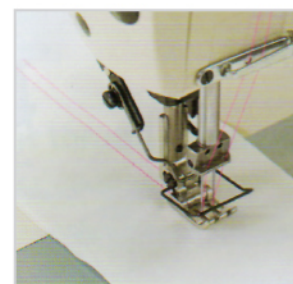

**KW-1380A**

High Speed, Double-Needle, Lockstitch Sewing Machine with Auto Lubrication

**KW-2820**

High Speed, Double-Needle, Chainstitch Sewing Machine (Parallel) with Auto Lubrication

► **FEATURES:**

- On system feed by needles and feed dog, can prevent slide between the materials.
- Adopt bobbin thread confirming window, can easily check the quantity of the bobbin thread.
- Can adjust the tension of thread easily through the left and right self-govern spring.
- With auto oil lubrication.

Model	Sewing Speed (stitch/min)	Stitch Length (mm)	Alteration Range (mm)	Needle	GW / NW (kg)	Packing Size (mm)
KW-1380A	Max. 4000	4	7 - 15	DP x 5	50 / 48	635 x 265 x 635
KW-2820	Max. 4500		5.5 / 10	TV x 7	34 / 32	635 x 255 x 565